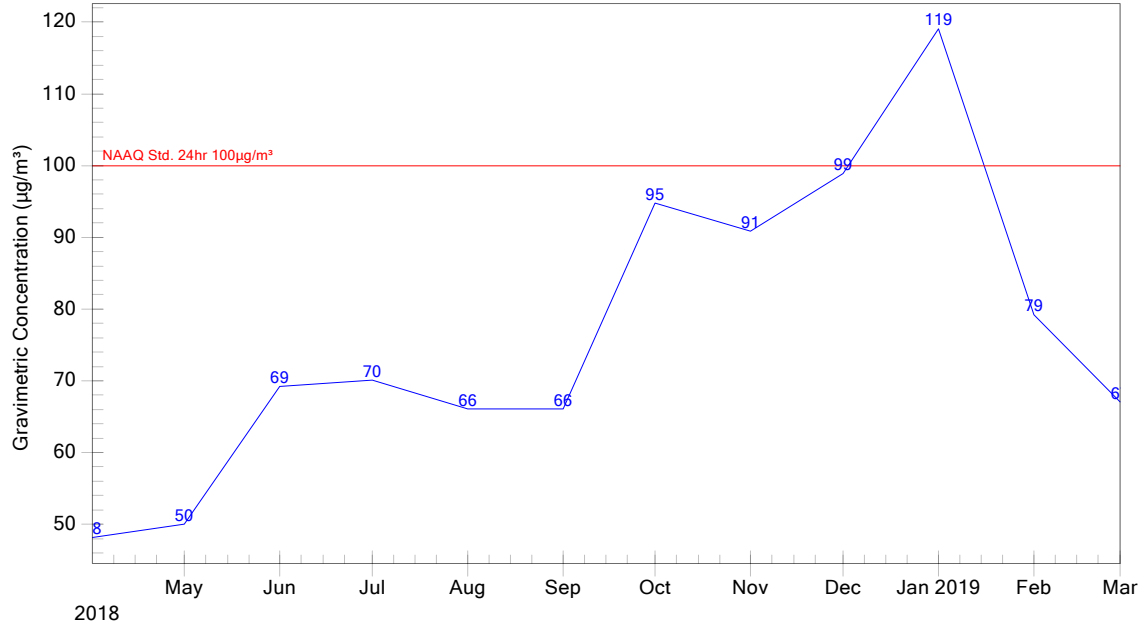

Tamil Nadu Pollution Control Board, CAAQMS

Location: Koyambedu

PM10($\mu\text{g}/\text{m}^3$) Line Graph

01-04-18 to 28-02-19

PM2.5($\mu\text{g}/\text{m}^3$) Line Graph

01-04-18 to 28-02-19