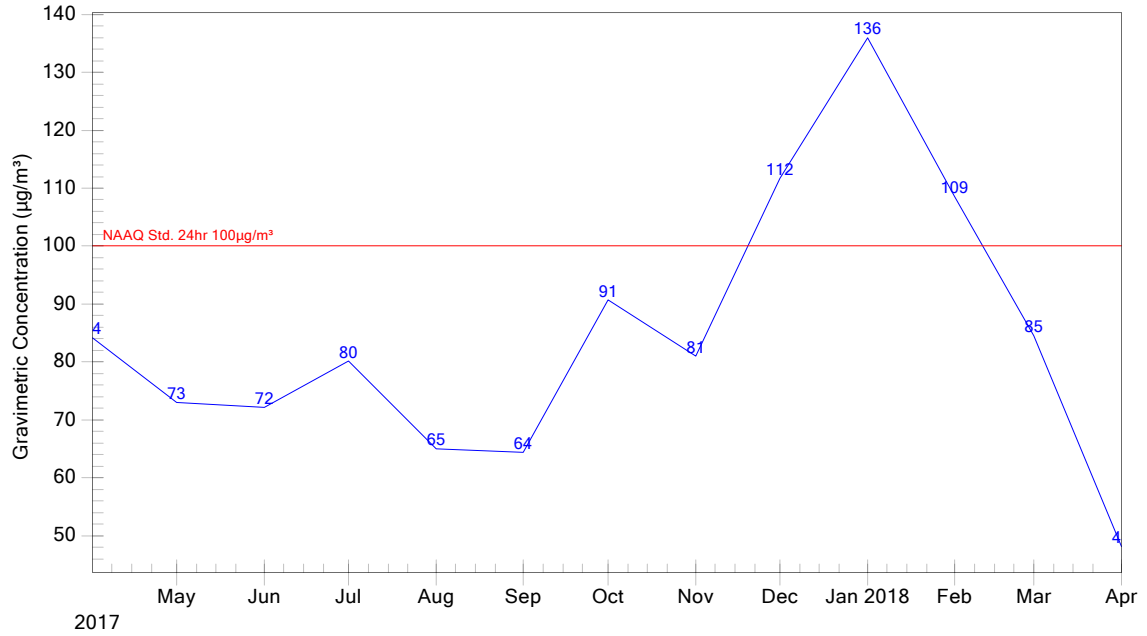

Tamil Nadu Pollution Control Board, CAAQMS

Location: Koyambedu

PM10($\mu\text{g}/\text{m}^3$) Line Graph

01-04-17 to 31-03-18

PM2.5($\mu\text{g}/\text{m}^3$) Line Graph

01-04-17 to 31-03-18