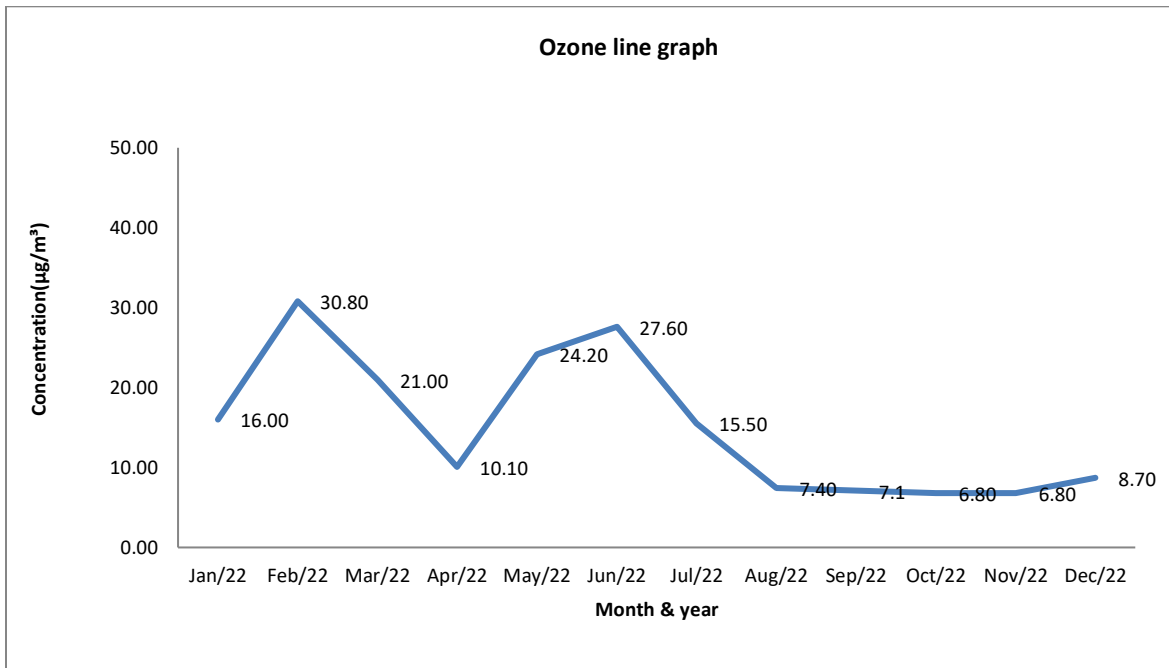

Location: Thoothukudi

PM10 line graph