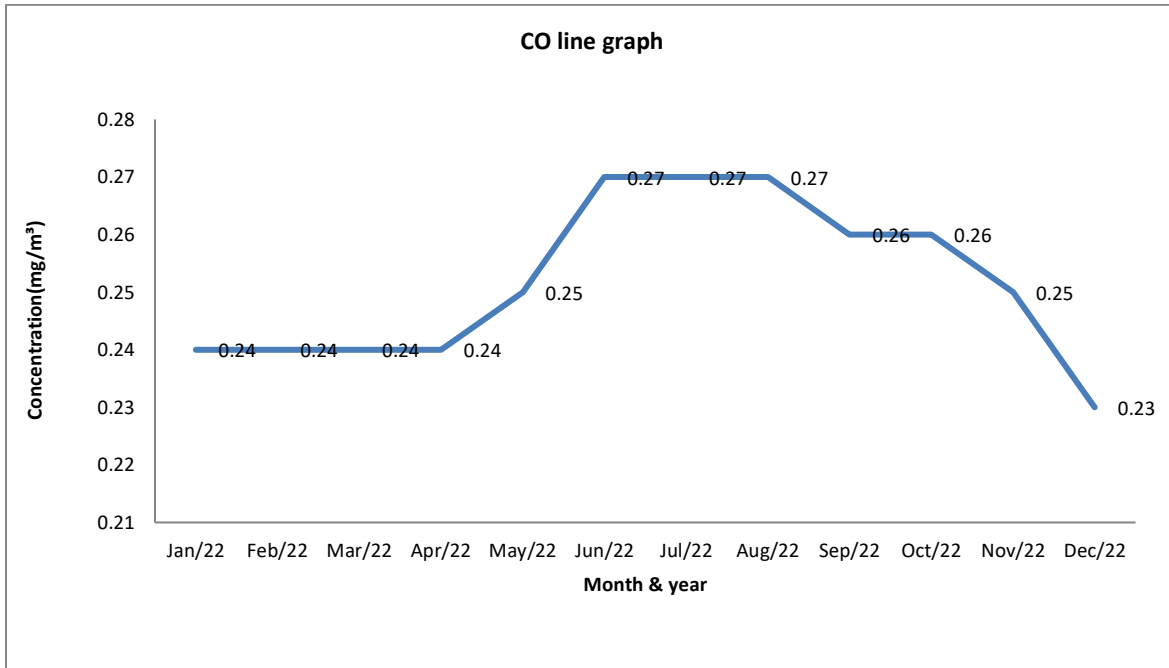

Location: Thoothukudi

PM10 line graph