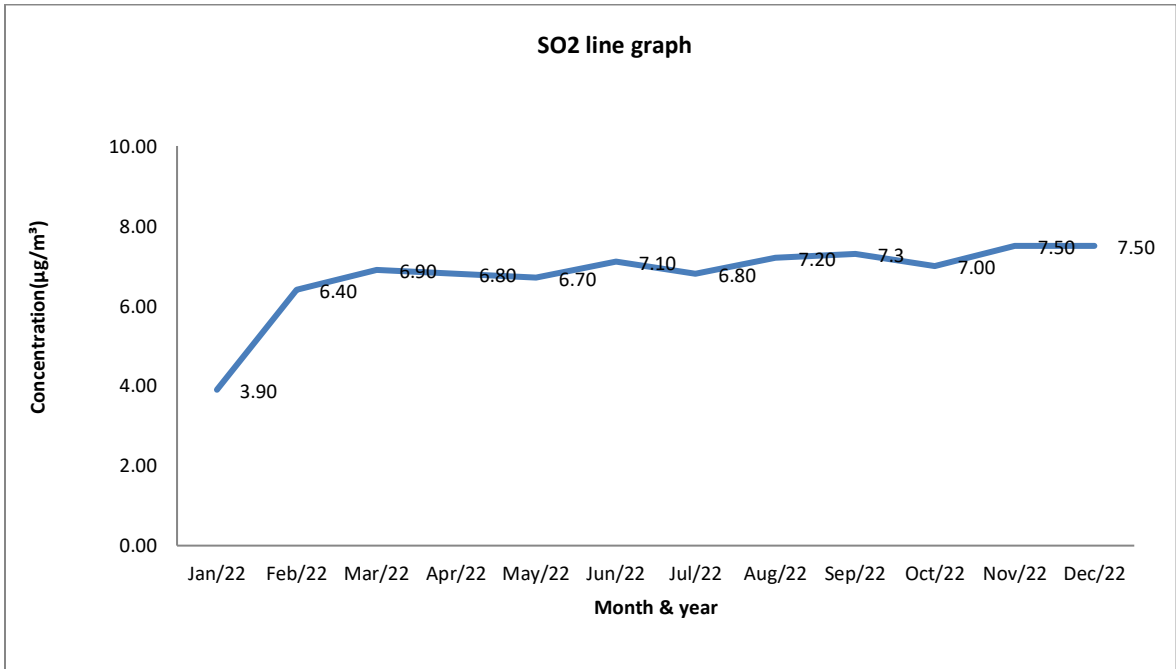

Location: Thoothukudi

PM10 line graph