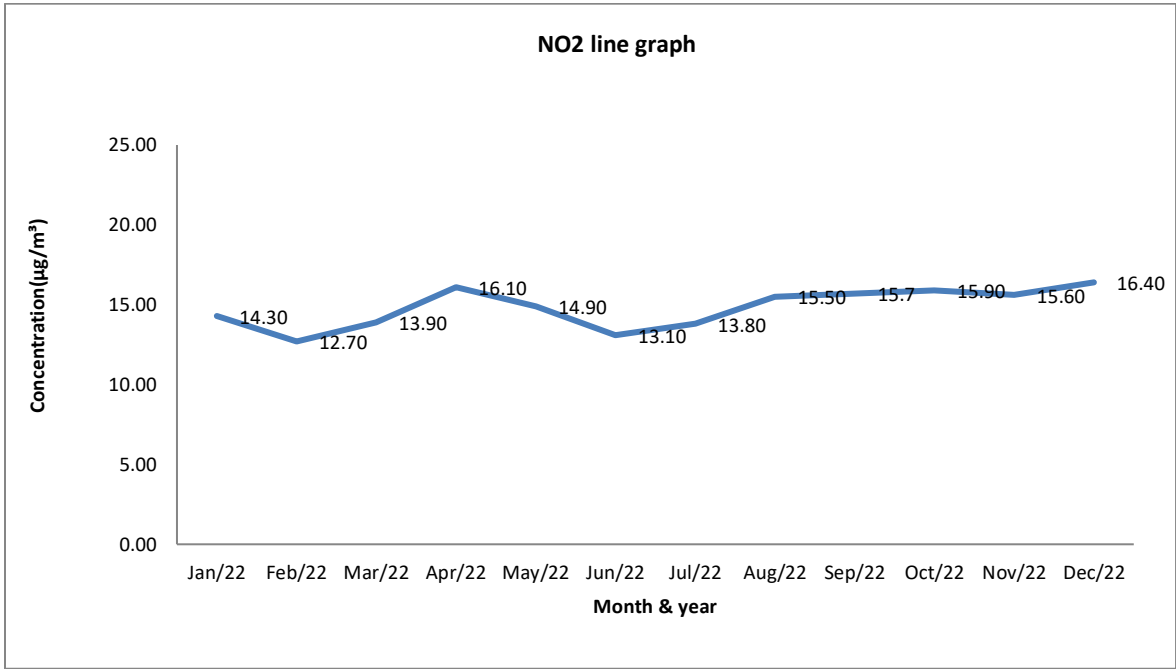

Location: Thoothukudi

PM10 line graph