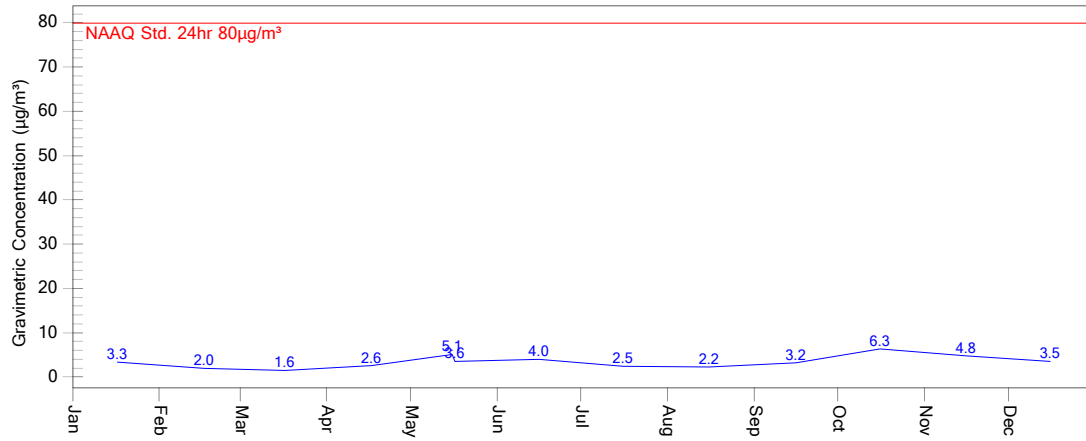

## SO<sub>2</sub> (µg/m<sup>3</sup>) Line Graph

16-05-2019 to 31-05-2020

## NO<sub>2</sub> (µg/m<sup>3</sup>) Line Graph

16-05-2019 to 31-05-2020

## NH<sub>3</sub>(µg/m<sup>3</sup>) Line Graph

16-05-2019 to 31-05-2020