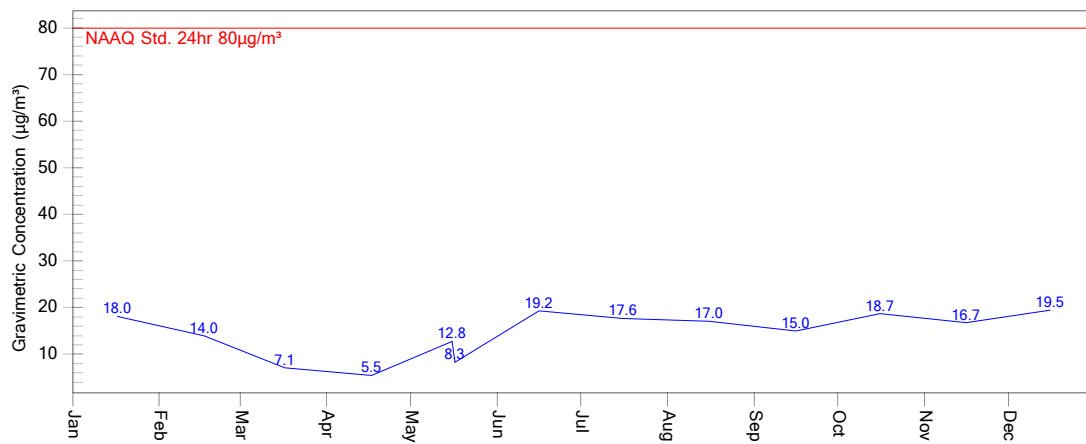

## SO<sub>2</sub> (µg/m<sup>3</sup>) Line Graph

16-05-2019 to 31-05-2020

## NO<sub>2</sub> (µg/m<sup>3</sup>) Line Graph

16-05-2019 to 31-05-2020