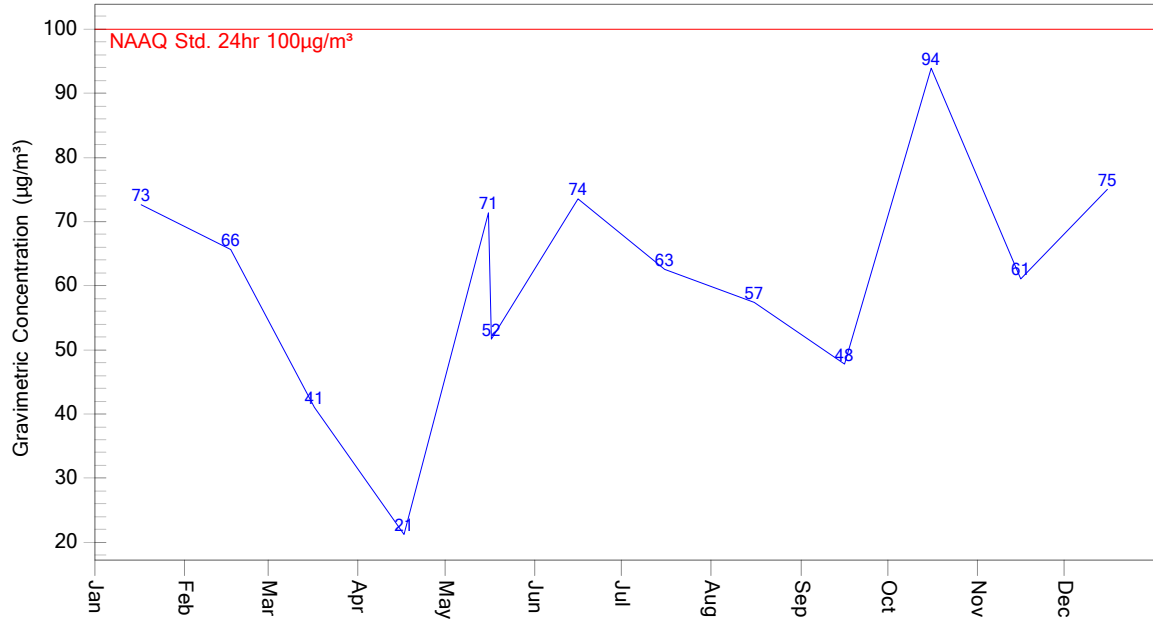

## PM10 ( $\mu\text{g}/\text{m}^3$ ) Line Graph

16-05-2019 to 31-05-2020

## PM2.5( $\mu\text{g}/\text{m}^3$ ) Line Graph

16-05-2019 to 31-05-2020